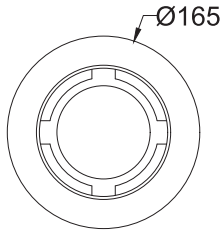

Carios 3
IRD188

Tilt & Rotate

Finish Options

Trim TW White
 TB Black
 TC Custom

IP Rating 20 IP20

Unit : MM

Recessed Adjustable Downlight

Illumination Options

* All degree & wattage options with photometric data available on request *
* IP variants & list of accessories for this model available on request *

Technical Details

Housing	Aluminum die casting	LOR	~80%
Mounting	Spring - Ceiling mounted	UGR	<19
Light Source	Single source LED	CRI (Ra)	>80
Weight	820gms	MacAdam Ellipse	<3
Junction Temperature	Tj<75°C	Luminous Efficacy	~75lm/W
Heat Sink	Al6063	Life Time	L80-B10 50,000hrs.