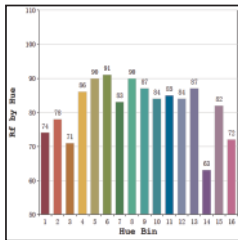

30W/35W

2390lm/2790lm

2700K

15° 24°
38°

30W/35W

2490lm/2905lm

3000K

15° 24°
38°

* All degree & wattage options with photometric data available on request *
* IP variants & list of accessories for this model available on request *

Technical Details

Housing	Aluminum die casting	LOR	~80%
Mounting	Spring - Ceiling mounted	UGR	<19
Light Source	Single source LED	CRI (Ra)	>80
Weight	820gms	MacAdam Ellipse	<3
Junction Temperature	Tj<75°C	Luminous Efficacy	~75lm/W
Heat Sink	Al6063	Life Time	L80-B10 50,000hrs.