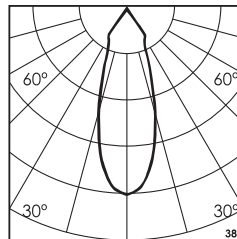

* All degree & wattage options with photometric data available on request *
* IP variants & list of accessories for this model available on request *

Technical Details

Housing	Aluminum die casting	LOR	~80%
Mounting	Spring - Ceiling mounted	UGR	<19
Light Source	Single source LED	CRI (Ra)	>80
Weight	820gms	MacAdam Ellipse	<3
Junction Temperature	Tj<75°C	Luminous Efficacy	~75lm/W
Heat Sink	Al6063	Life Time	L80-B10 50,000hrs.