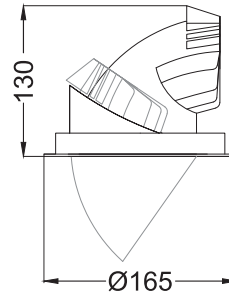

Carios 3
IRD188

Tilt & Rotate

Finish Options

Trim TW White
 TB Black
 TC Custom

IP Rating 20 IP20

Unit : MM

Recessed Adjustable Downlight

Illumination Options

* All degree & wattage options with photometric data available on request *
* IP variants & list of accessories for this model available on request *

Technical Details

Housing	Aluminum die casting	LOR	~80%
Mounting	Spring - Ceiling mounted	UGR	<19
Light Source	Single source LED	CRI (Ra)	>80
Weight	820gms	MacAdam Ellipse	<3
Junction Temperature	Tj<75°C	Luminous Efficacy	~75lm/W
Heat Sink	Al6063	Life Time	L80-B10 50,000hrs.