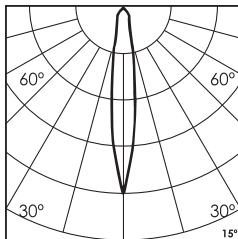

* All degree & wattage options with photometric data available on request *
* IP variants & list of accessories for this model available on request *

Technical Details

Housing	Aluminum die casting	LOR	~80%
Mounting	Spring - Ceiling mounted	UGR	<19
Light Source	Single source LED	CRI (Ra)	>80
Weight	820gms	MacAdam Ellipse	<3
Junction Temperature	Tj<75°C	Luminous Efficacy	~75lm/W
Heat Sink	Al6063	Life Time	L80-B10 50,000hrs.