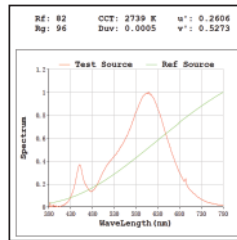

30W/35W

2390lm/2790lm

2700K

15° 24°
38°

30W/35W

2490lm/2905lm

3000K

15° 24°
38°

* All degree & wattage options with photometric data available on request *
* IP variants & list of accessories for this model available on request *

Technical Details

Housing	Aluminum die casting	LOR	~80%
Mounting	Spring - Ceiling mounted	UGR	<19
Light Source	Single source LED	CRI (Ra)	>80
Weight	820gms	MacAdam Ellipse	<3
Junction Temperature	Tj<75°C	Luminous Efficacy	~75lm/W
Heat Sink	Al6063	Life Time	L80-B10 50,000hrs.