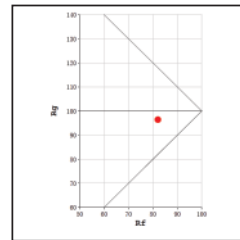

* All degree & wattage options with photometric data available on request *
* IP variants & list of accessories for this model available on request *

Technical Details

Housing	Aluminum die casting	LOR	~80%
Mounting	Spring - Ceiling mounted	UGR	<19
Light Source	Single source LED	CRI (Ra)	>80
Weight	820gms	MacAdam Ellipse	<3
Junction Temperature	Tj<75°C	Luminous Efficacy	~75lm/W
Heat Sink	Al6063	Life Time	L80-B10 50,000hrs.