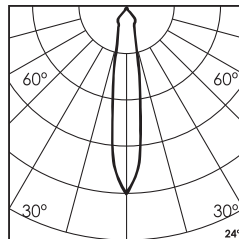

* All degree & wattage options with photometric data available on request *
* IP variants & list of accessories for this model available on request *

Technical Details

Housing	Aluminum die casting	LOR	~80%
Mounting	Spring - Ceiling mounted	UGR	<19
Light Source	Single source LED	CRI (Ra)	>80
Weight	820gms	MacAdam Ellipse	<3
Junction Temperature	Tj<75°C	Luminous Efficacy	~75lm/W
Heat Sink	Al6063	Life Time	L80-B10 50,000hrs.